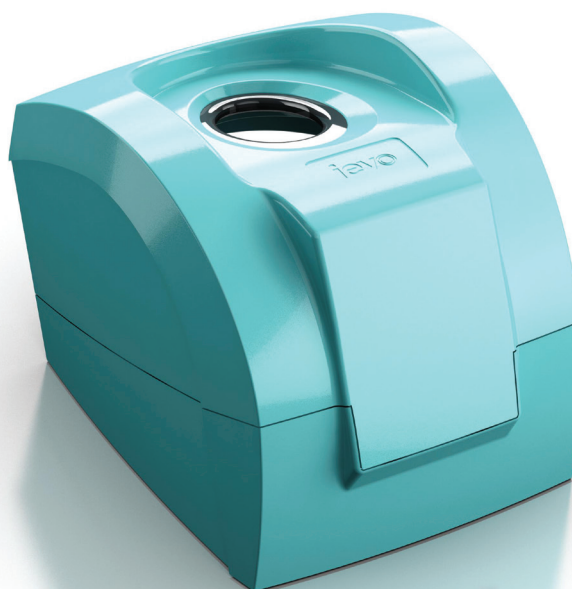

IEVO® USB DESKTOP READER

STANLEY Security introduces ievo® into our access control portfolio for internal use.

The ievo® USB desktop registration unit is a fast, accurate and simple way of introducing biometrics into your environment.

By using the **ievo® USB desktop reader** instead of the product itself for registering users, enrolment becomes a quick and simple process, especially when a high volume of users will be using the system on site.

You will be able to simultaneously train and inform users about how the system works, as well as monitor user profiles at your own convenience. By simply connecting the desktop registration unit via USB into your computer, you will be able to instantly connect to the NT500e software that links to the database that stores users templates. From here, you will be able to easily add and remove users as well as update and control their access plans.

In conjunction with the ievo® End User Guide that you will receive with the product, this could save you both time and money in the long run. If users are not trained correctly or are unaware of how to operate the biometric reader, this could incur additional site visits from your security provider. However, if you ensure that users are up to speed on the process of finger placement and timing, you will be able to seamlessly transition from your current system to an ievo® one.

FEATURES:

- Durable high performance use
- Spoof detection feature which protects against potential threats
- Timing placement to image 1.0 seconds (Typical)
- 500 dpi image resolution
- Requires minimal maintenance
- User friendly & compact design
- Aids training and reduces registration time