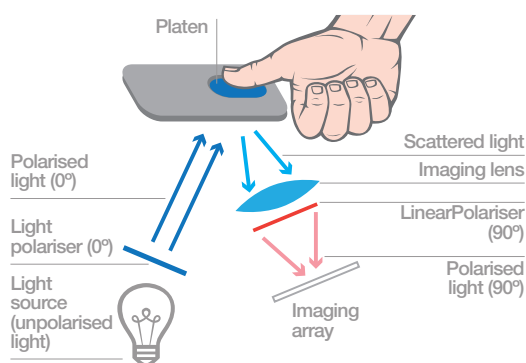

### STANLEY Security introduces ievo<sup>®</sup> into our access control portfolio for internal use.

The ievo<sup>®</sup> USB desktop registration unit is a fast, accurate and simple way of introducing biometrics into your environment.

### FEATURES:

- Durable high performance use
- Spoof detection feature which protects against potential threats
- Timing placement to image 1.0 seconds (Typical)
- 500 dpi image resolution
- Requires minimal maintenance
- User friendly & compact design
- Aids training and reduces registration time

Figure 1 - Spoofs created from various materials

TECHNICAL DATA	
Image Resolution	500 dpi
Platen Size	0.7" x 1.1" ellipse
Dimensions	W:3.25" / 83 mm L:3.95" / 100 mm H:2.31" / 59 mm
Power Supply Voltage/Current	+5 VDC 500 mA (max)
Image Outputs	ANSI 381 Compliant
Template Outputs	ANSI 378 Compliant inex Certified
Timing Placement to Image	1.0 Seconds (Typical)
Interfaces	USB 2.0
Housing	ABS