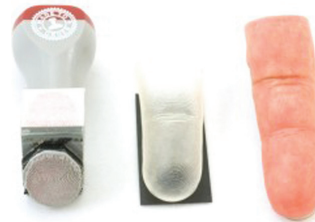

### INNOVATIVE LIVENESS DETECTION

Eliminate performance problems associated with conventional fingerprint sensors. The **ievo<sup>®</sup> USB desktop sensor** protects against fake and spoof fingerprints by capturing detailed surface and deep tissue data. Using the biometric industries best liveness detection technology, you are provided with the most secure and accurate sensor available. See figure 1 below.

### EASE OF INTEGRATION

The **USB desktop reader** itself is small, lightweight and equipped with USB interface that easily integrates with existing NT500e system and boosts integration with STANLEY Security.